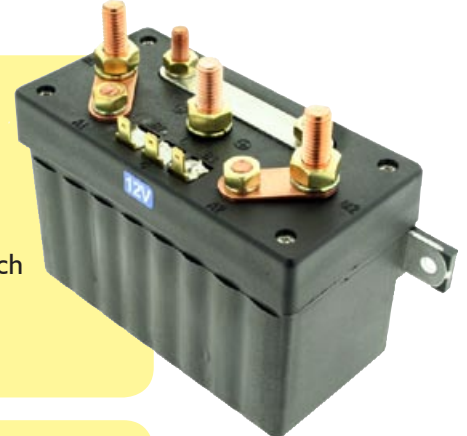

## 48-904

24V

Both suit:

- Marine anchor winch
- Tailgate lift
- 4WD winch etc.

## 48-901

12V

## 48-902

24V

Both suit:

- Marine anchor winch
- Tailgate lift
- 4WD winch etc.